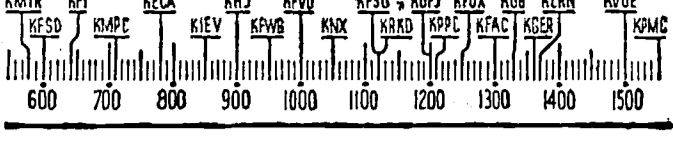

YOUR Radio TODAY

[The information contained in the following schedule is furnished by the stations broadcasting the programs.]

LOCAL CHURCH SERVICES

7 A.M. KFWB—Everyman's Church. KGER—F. Ozamato, 6. Bro. John Oordon. KNX—Air Church. 7:15 A.M. KRRD—Rev. Squires. 7:45 A.M. KNX—Voice of Pulpit. 8 A.M. KFVD—Rev. Salas. KNX—Air Church. KGER—Rev. Dowell. KFAC—Country Church 8:30 A.M. KGER—Rev. M. L. Williams. KECA—Church. KMTR—W. B. Record. KFVD—Church of Christ. 8:45 A.M. KMTR—Bob Shuler. 9 A.M. KFAC—Liberal Catholic Hr. 9:15 A.M. KGER—March Ahead Time. 9:30 A.M. KNX—Salt Lake Tabernacle. KPPC—Dr. F. P. Woeliner. KGER—Revival. 10 A.M. KNX—Air Church.	10:15 A.M. KFOX—The Visitor. 10:30 A.M. KFGS—Aimee McPherson. 11 A.M. KPPC—Dr. E. C. Blake. KFAC—Church of Open Door. 1/2 hr. KFVD—First Methodist Church. 12 NOON KMTR—St. Brendan Choir. 12:30 P.M. KHJ—Young People's Church. 1:30 P.M. KHJ—Lutheran Hour. 2 P.M. KGER—Shepherd Cam. 2:30 P.M. KFOX—Rev. Billy Adams. 3 P.M. KFGS—Evangelists. KECA—Catholic Hr. 4 P.M. KGER—Gospel Tidings. KMTR—Angelica Hr. 4:30 P.M. KMTR—Lutheran Gospel KFOX—Flerside Church.	5 P.M. KECA—Church Prog. 5:15 P.M. KGER—Rev. Munson. 5:30 P.M. KGER—Rev. Weber. KMTB—Martin L. Thomas. KFOX—Kingdom Temple. 6 P.M. KHJ—Revival Hr. KPPC—Orkan. 6:30 P.M. KMTR—Ballards. 7 P.M. KMTB—R. P. Shuler. KFGS—Aimee McPherson. 7:30 P.M. KPPC—Dr. Paul C. Farna. 8 P.M. KPPC—Rev. E. C. Blake. KFWB—Presbyterian Church. KFOX—Christian Science. KMTR—Floyd Johnson. KFAC—Open Door Church. 8:15 P.M. KHJ—Rabbi Marnin. 8:45 P.M. KMPC—Wings Over Jordan. 9:30 P.M. KFAC—"Glorious Hope." KFGS—Wendell St. Clair.

ENTERTAINMENT—BY THE HOUR